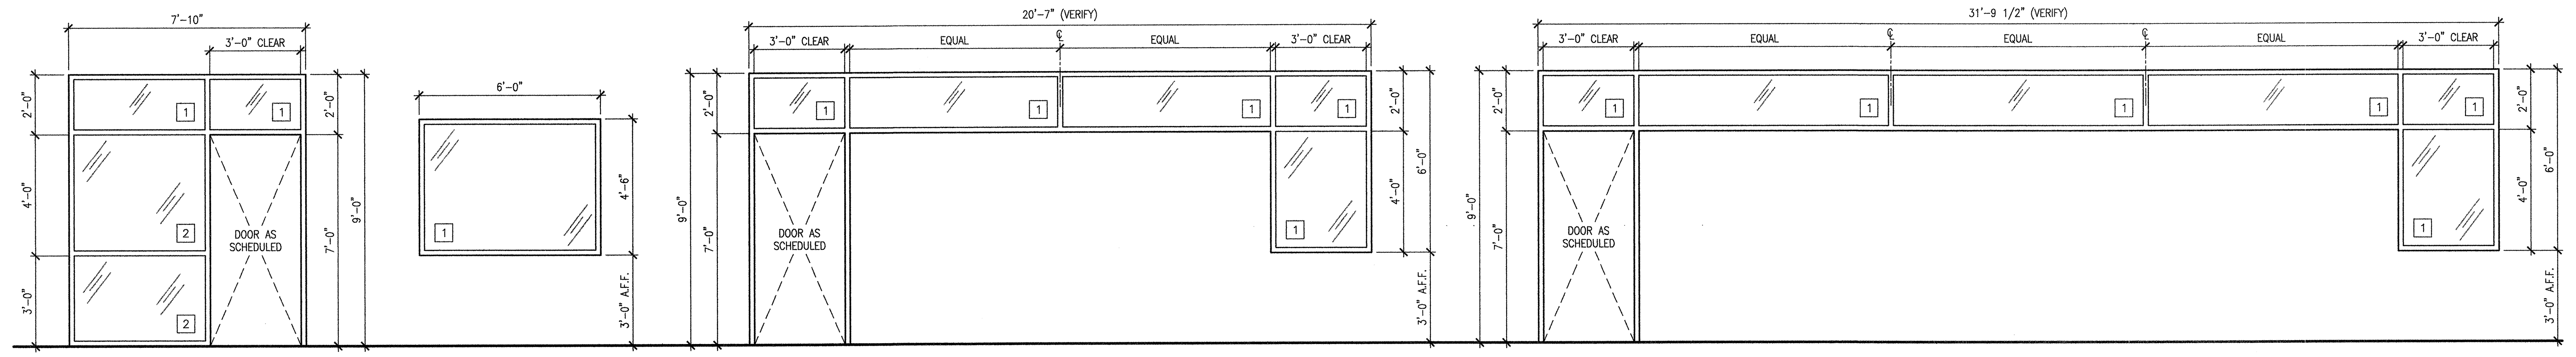

**GLAZING SCHEDULE**

1	1/4" TH. CLEAR GLASS
2	1/4" TH. CLEAR TEMPERED GLASS

NOT TO SCALE  
**GLAZING SCHEDULE** (12)

0 4" 8"  
SCALE: 3" = 1'0"  
**TYPICAL INTERIOR WINDOW SILL** (11)

0 4" 8"  
SCALE: 3" = 1'0"  
**TYPICAL INTERIOR WINDOW JAMB** (10)

0 4" 8"  
SCALE: 3" = 1'0"  
**TYPICAL INTERIOR WINDOW HEAD** (09)

**TYPE K** PRE-FINISHED ALUMINUM STOREFRONT W/ 1/4" GLAZING

**TYPE J** PRE-FINISHED FIXED ALUMINUM WINDOW W/ 1/4" GLAZING

**TYPE H** PRE-FINISHED ALUMINUM STOREFRONT W/ 1/4" GLAZING

**TYPE C** PRE-FINISHED ALUMINUM STOREFRONT W/ 1/4" GLAZING

**TYPE B** PRE-FINISHED FIXED ALUMINUM WINDOW W/ 1/4" GLAZING

**TYPE A** PRE-FINISHED FIXED ALUMINUM WINDOW W/ 1/4" GLAZING

0 2'8" 5'4"  
SCALE: 3/8" = 1'0"