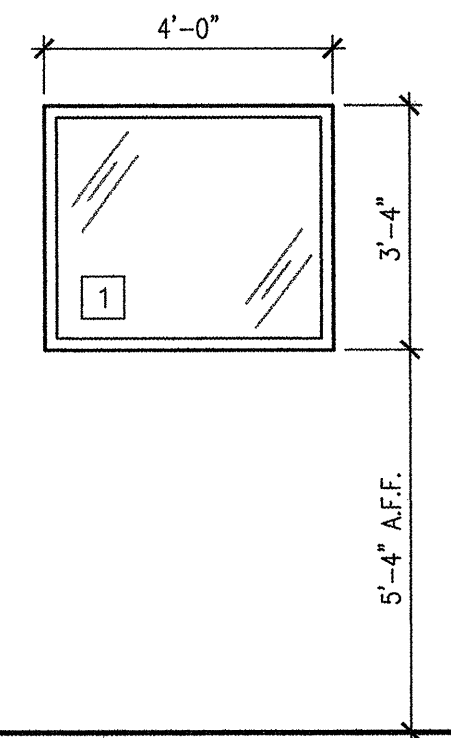

TYPE E PRE-FINISHED FIXED ALUMINUM WINDOW W/ 1/4" GLAZING