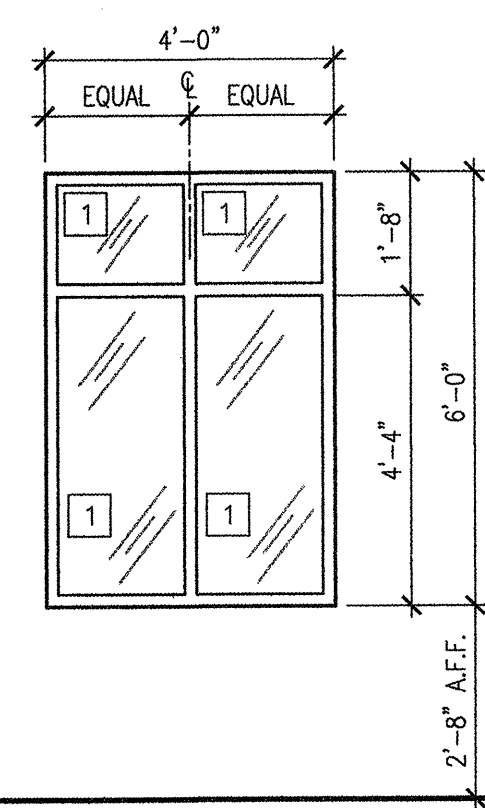

TYPE D PRE-FINISHED FIXED ALUMINUM WINDOW W/ 1/4" GLAZING