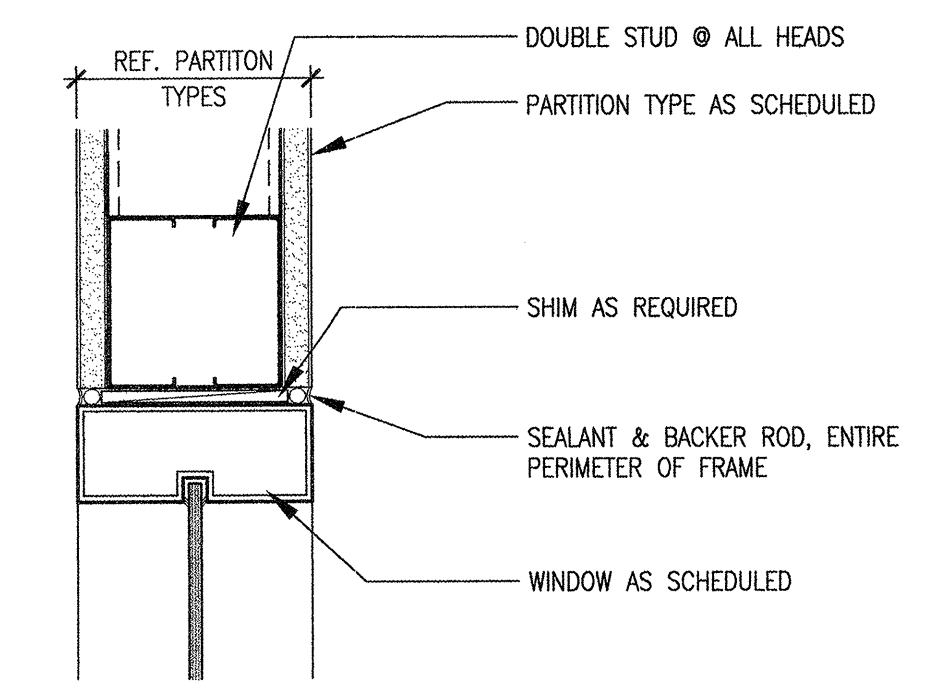

**GLAZING SCHEDULE**

1	1/4" TH. CLEAR GLASS
2	1/4" TH. CLEAR TEMPERED GLASS

NOT TO SCALE  
**GLAZING SCHEDULE** (12)

0 4" 8"  
SCALE: 3" = 1'0"  
**TYPICAL INTERIOR WINDOW SILL** (11)

0 4" 8"  
SCALE: 3" = 1'0"  
**TYPICAL INTERIOR WINDOW JAMB** (10)