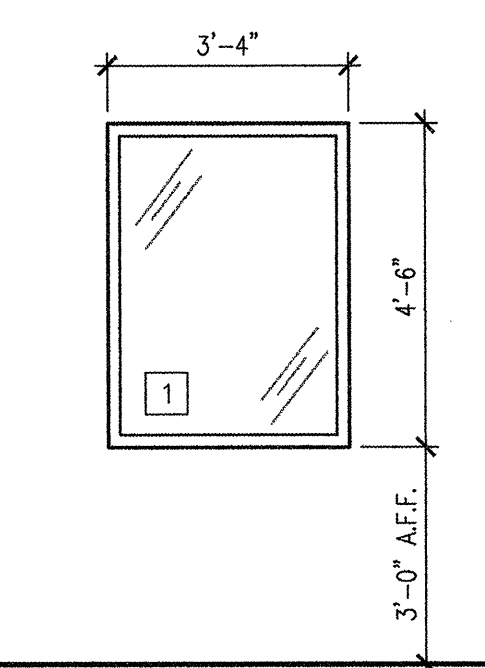

TYPE F PRE-FINISHED FIXED ALUMINUM WINDOW W/ 1/4" GLAZING