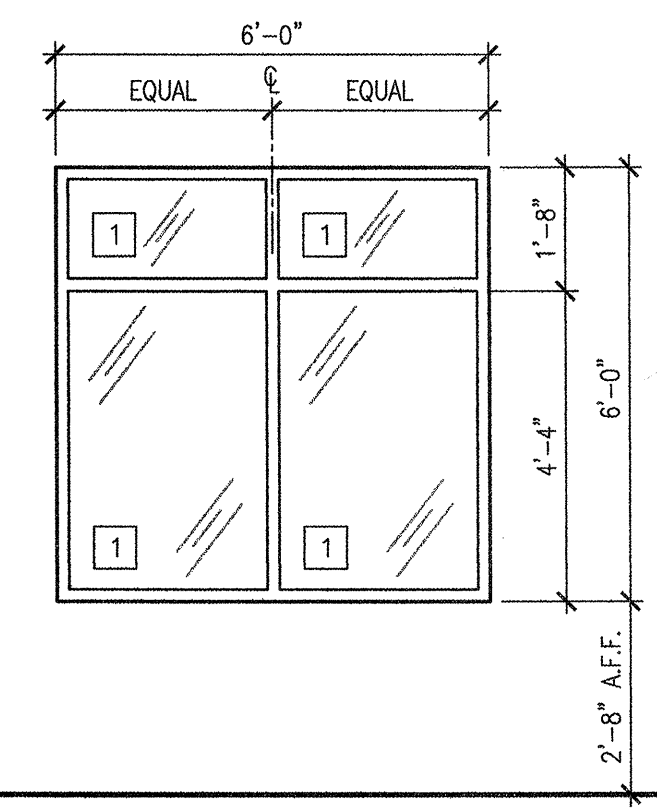

**TYPE C** PRE-FINISHED ALUMINUM STOREFRONT W/ 1/4" GLAZING

**TYPE B** PRE-FINISHED FIXED ALUMINUM WINDOW W/ 1/4" GLAZING

**TYPE A** PRE-FINISHED FIXED ALUMINUM WINDOW W/ 1/4" GLAZING

0 2'8" 5'4"  
SCALE: 3/8" = 1'0"