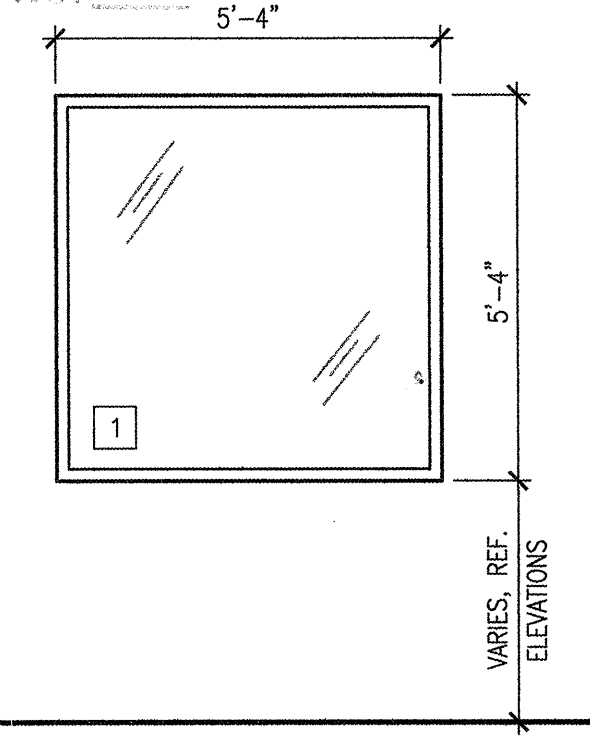

**TYPE C** PRE-FINISHED ALUMINUM STOREFRONT W/ 1/4" GLAZING

**TYPE B** PRE-FINISHED FIXED ALUMINUM WINDOW W/ 1/4" GLAZING

**TYPE A** PRE-FINISHED FIXED ALUMINUM WINDOW W/ 1/4" GLAZING

0 2'8" 5'4"  
SCALE: 3/8" = 1'0"