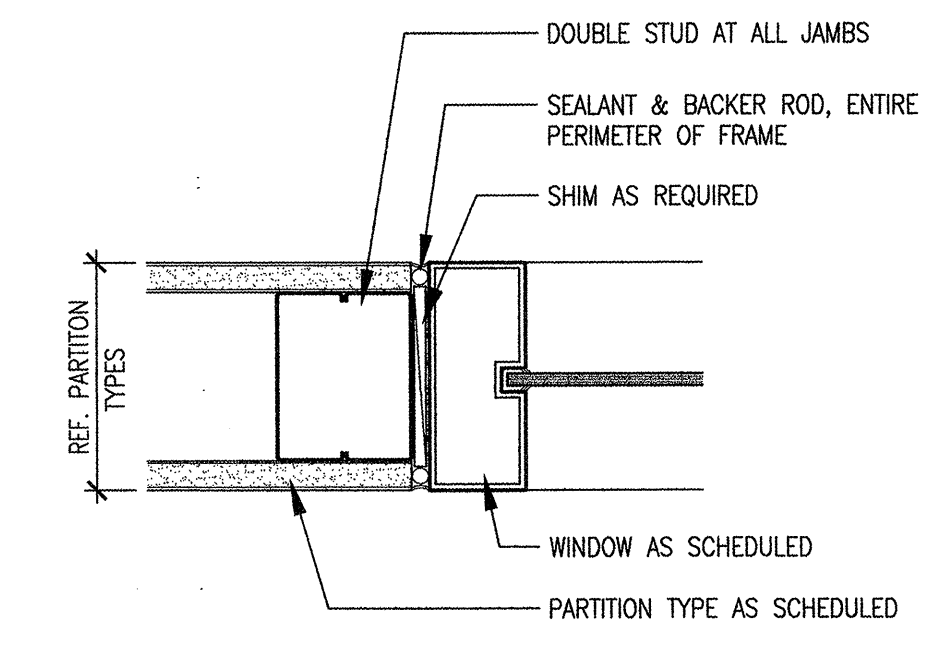

**GLAZING SCHEDULE**

1	1/4" TH. CLEAR GLASS
2	1/4" TH. CLEAR TEMPERED GLASS

NOT TO SCALE  
**GLAZING SCHEDULE** (12)

0 4" 8"  
SCALE: 3" = 1'0"  
**TYPICAL INTERIOR WINDOW SILL** (11)

0 4" 8"  
SCALE: 3" = 1'0"  
**TYPICAL INTERIOR WINDOW JAMB** (10)