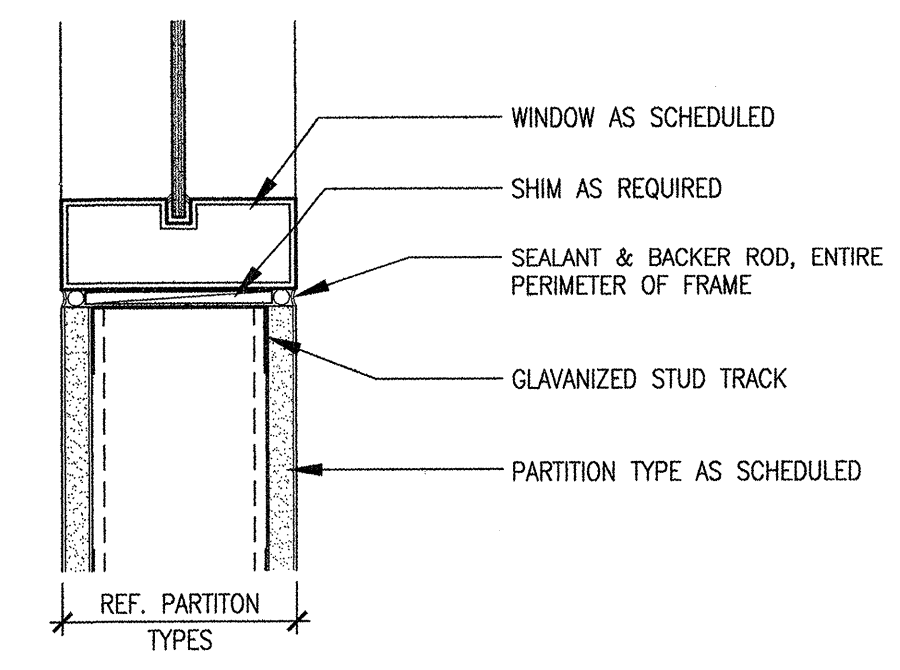

**GLAZING SCHEDULE**

1	1/4" TH. CLEAR GLASS
2	1/4" TH. CLEAR TEMPERED GLASS

NOT TO SCALE  
**GLAZING SCHEDULE** (12)

0 4" 8"  
SCALE: 3" = 1'0"  
**TYPICAL INTERIOR WINDOW SILL** (11)

0 4" 8"  
SCALE: 3" = 1'0"  
**TYPICAL INTERIOR WINDOW JAMB** (10)