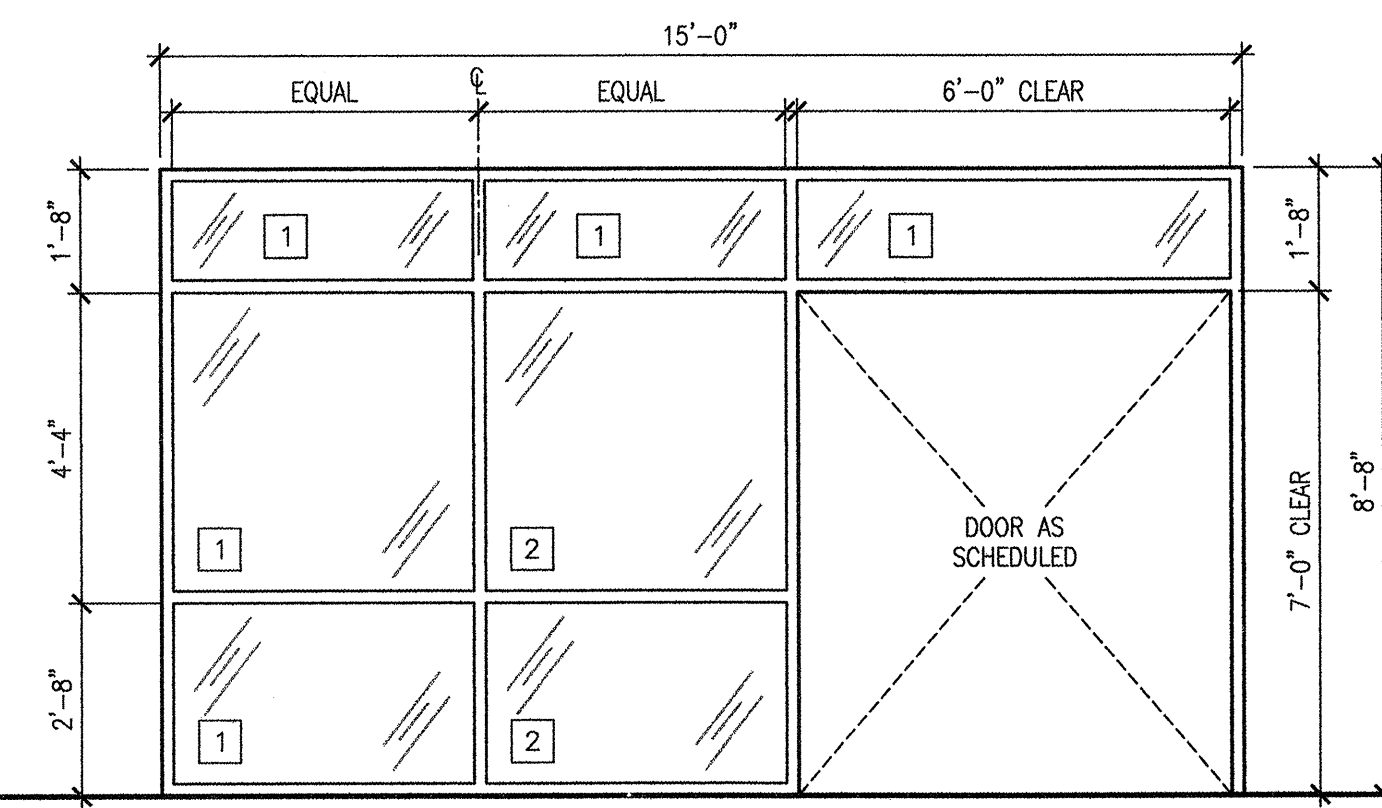

**TYPE C** PRE-FINISHED ALUMINUM STOREFRONT W/ 1/4" GLAZING

**TYPE B** PRE-FINISHED FIXED ALUMINUM WINDOW W/ 1/4" GLAZING

**TYPE A** PRE-FINISHED FIXED ALUMINUM WINDOW W/ 1/4" GLAZING

0 2'8" 5'4"  
SCALE: 3/8" = 1'0"